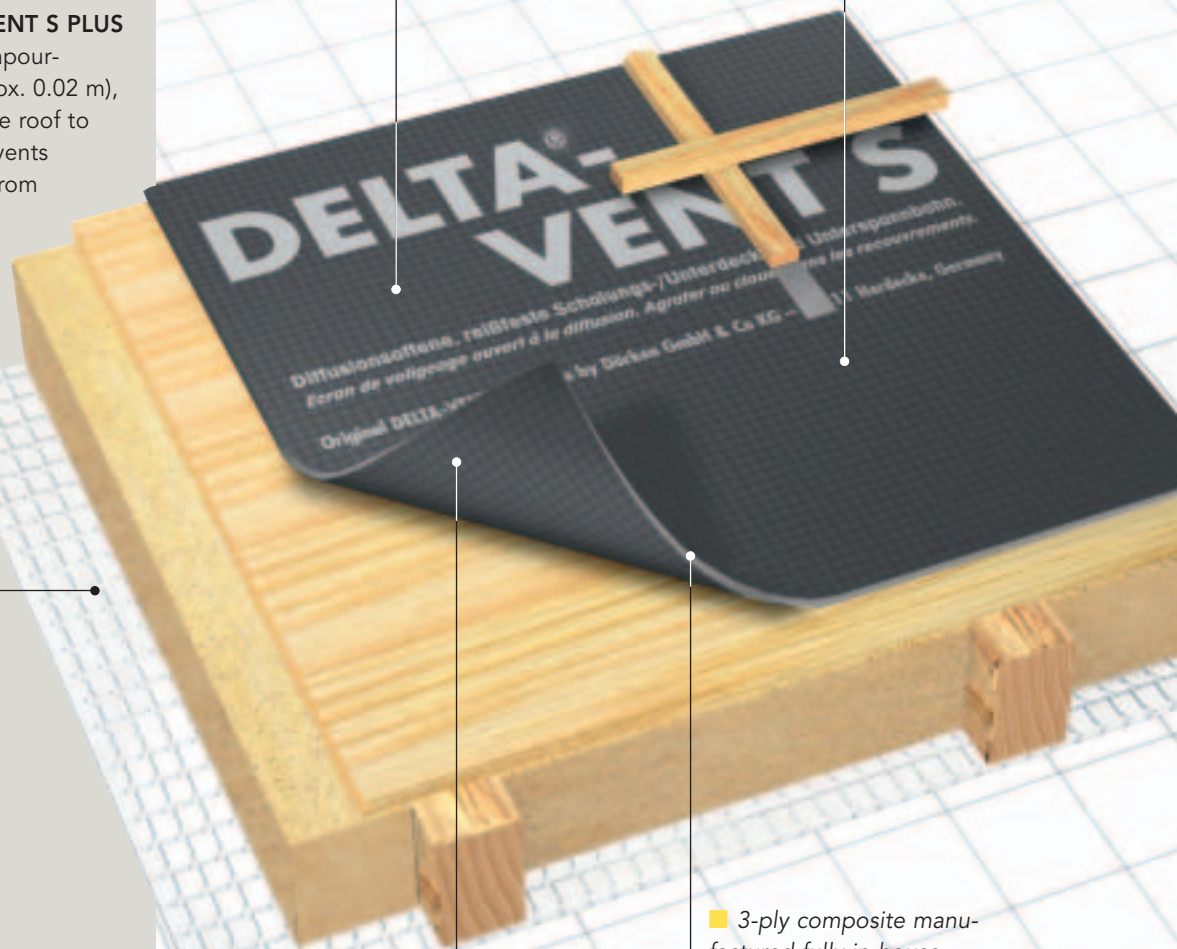

■ **Outside:**
DELTA®-VENT S/DELTA®-VENT S PLUS
DELTA®-VENT S is highly vapour-permeable (S_d value: approx. 0.02 m), allowing moisture within the roof to escape outside. It also prevents windblown snow and rain from penetrating the roof.

■ **Inside:**
**DELTA®-REFLEX/
DELTA®-REFLEX PLUS**
Vapour barrier sheet.
Provides 10 % increase in thermal insulation, 50 % heat reflection, 100 % barrier against air and vapour.

The Specialist for Pitched roofs:

DELTA®-VENT S

The Underlay for Outstanding

■ *Physically strong yet vapour-permeable – spun-bonded PP composite breather membrane.*

■ *Matte grey surface stops glare.*

■ *3-ply composite manufactured fully in-house.*

Insulation in Sheathed Roofs.

DELTA®-VENT S ...

- ... is a strong spun-bonded polypropylene composite breather membrane.
- ... is laminated by a special ultrasonic welding process ensuring secure layer bonding.
- ... is extremely rugged and withstands rough treatment on the site.
- ... includes a fabric mat layer on lower side which protects against damage e.g. from roughly sawed sheathing.
- ... is matte grey in colour, preventing blinding glare.
- ... is lightweight – only 150 g/m² – making installation easy and safe.
- ... unrolls quickly and well aligned without skewing or buckles.
- ... is not damaged by normal site handling such as being pulled or walked on.
- ... is fire resistant Class E (EN 13501-1).